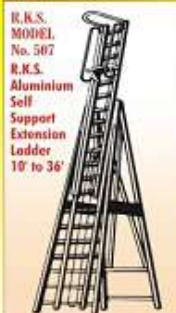

R.K.S. MODEL No. 519

R.K.S. MODEL No. 507