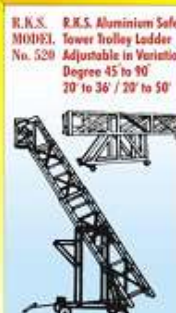

Since 1957

R.K.S. ENGINEERING INDUSTRIES

Manufactures of : Safety Aluminium Ladders, Scaffold, Trolleys, Wheel Barrows and Material Handling Equipments

Approved by I.I.T.

Approved Govt. Suppliers

ISO.9001:2000 Company

ISO 9001:2008 Reg.No.FM 518955

Head Office : No.19, Depot Street, Choolai, Chennai - 600 112. Phone: 25363997, 25383707

Factory : No.10, Thattankulam Road, Lotus Colony, 3rd Street, Madhavaram, Chennai - 60.

Ph : 25531545 / 25532148. Website: www.rkssladders.com / Email: info@rkssladders.com